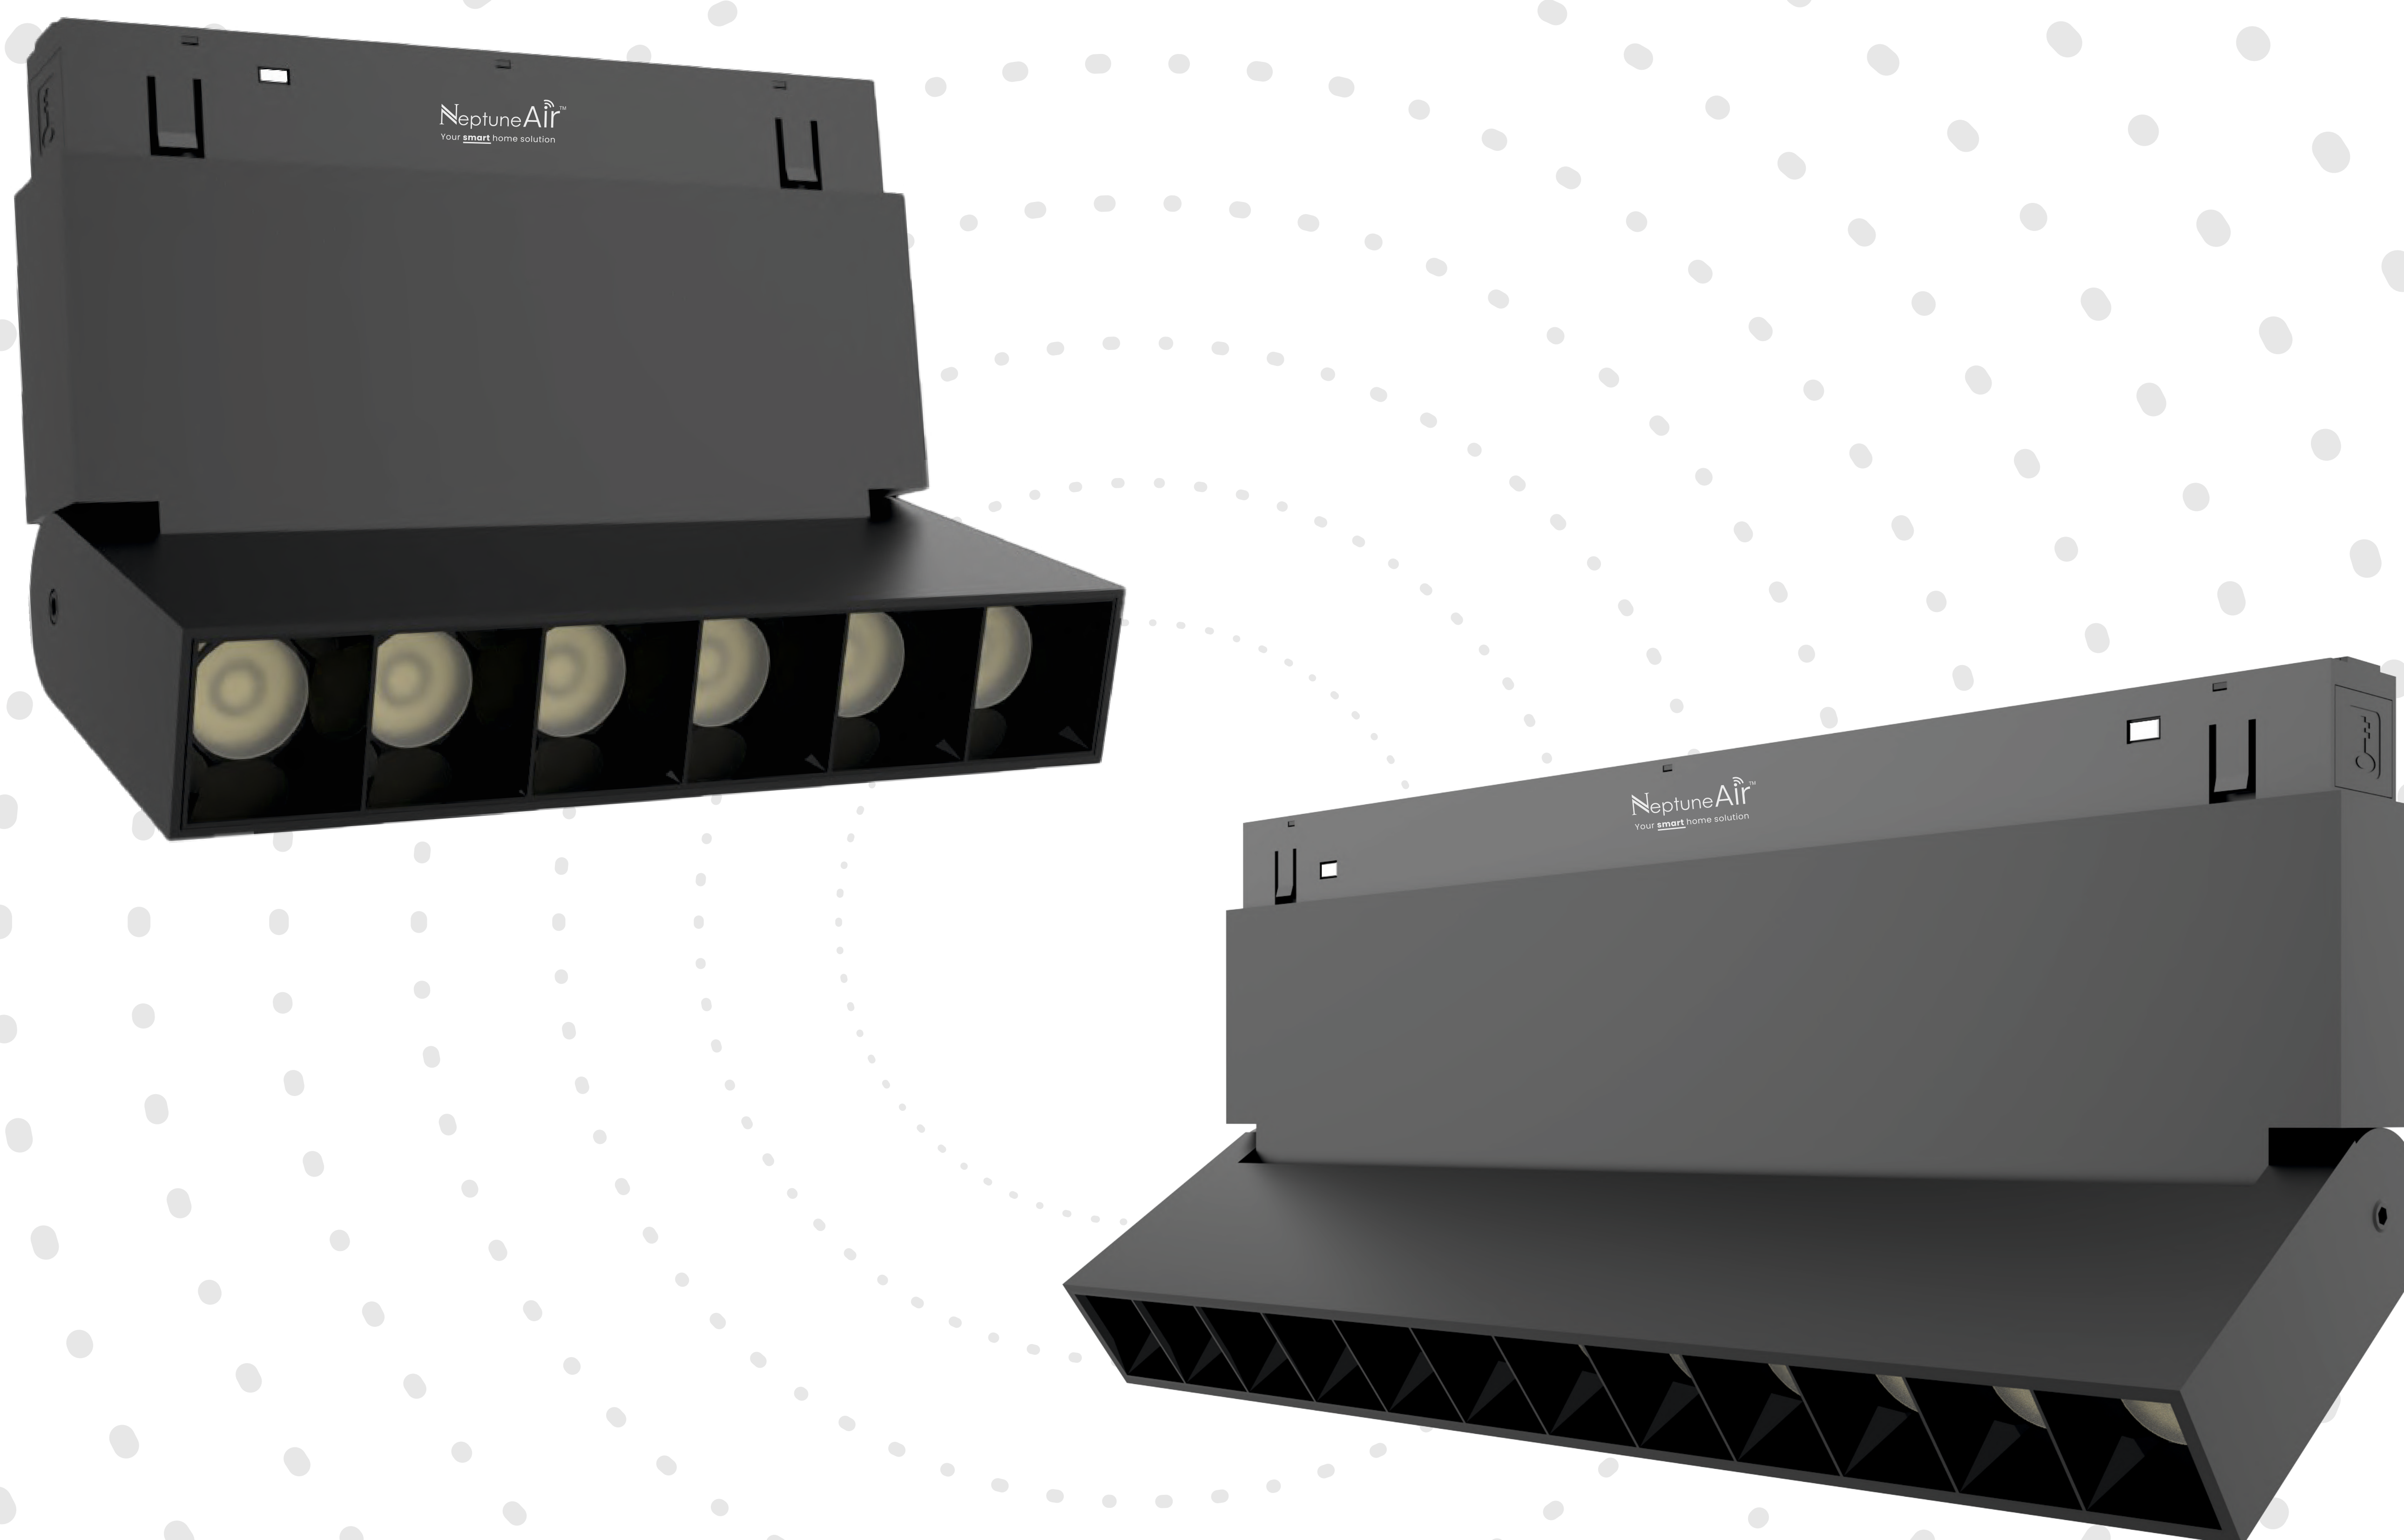

NeptuneAir™

Your **smart** home solution

Scan Download
Neptune Air APP

Health eye care

intelligent control

Safety Voltage

POWER	DIMENSION	CUTOUT	BEAMANGLE	SHAPE	BODY COLOR	CCT
7W	D70*H55	60MM	110°	ROUND	WH/BK	TW&D
12W	D88*H60	75MM	110°	ROUND	WH/BK	TW&D
18W	D98*H65	85MM	110°	ROUND	WH/BK	TW&D

Powered by
Neptune **LIGHTS**

Neptune Air™

Your **smart** home solution

Scan Download
Neptune Air APP

POWER

DIMENSION

BEAM ANGLE

BODY COLOR

CCT

7W
12W

35*80
45*100

24°
24°

BK
BK

TW&D
TW&D

AIR-MT03

Powered by
Neptune LIGHTS

NeptuneAir™

Your **smart** home solution

Scan Download
Neptune Air APP

AIR-MT04

POWER	DIMENSION	BEAMANGLE	BODY COLOR	CCT
6W	L113*W24*H108	24°	BK	TW&D
12W	L221*W24*H125	24°	BK	TW&D

Powered by
Neptune **LIGHTS**