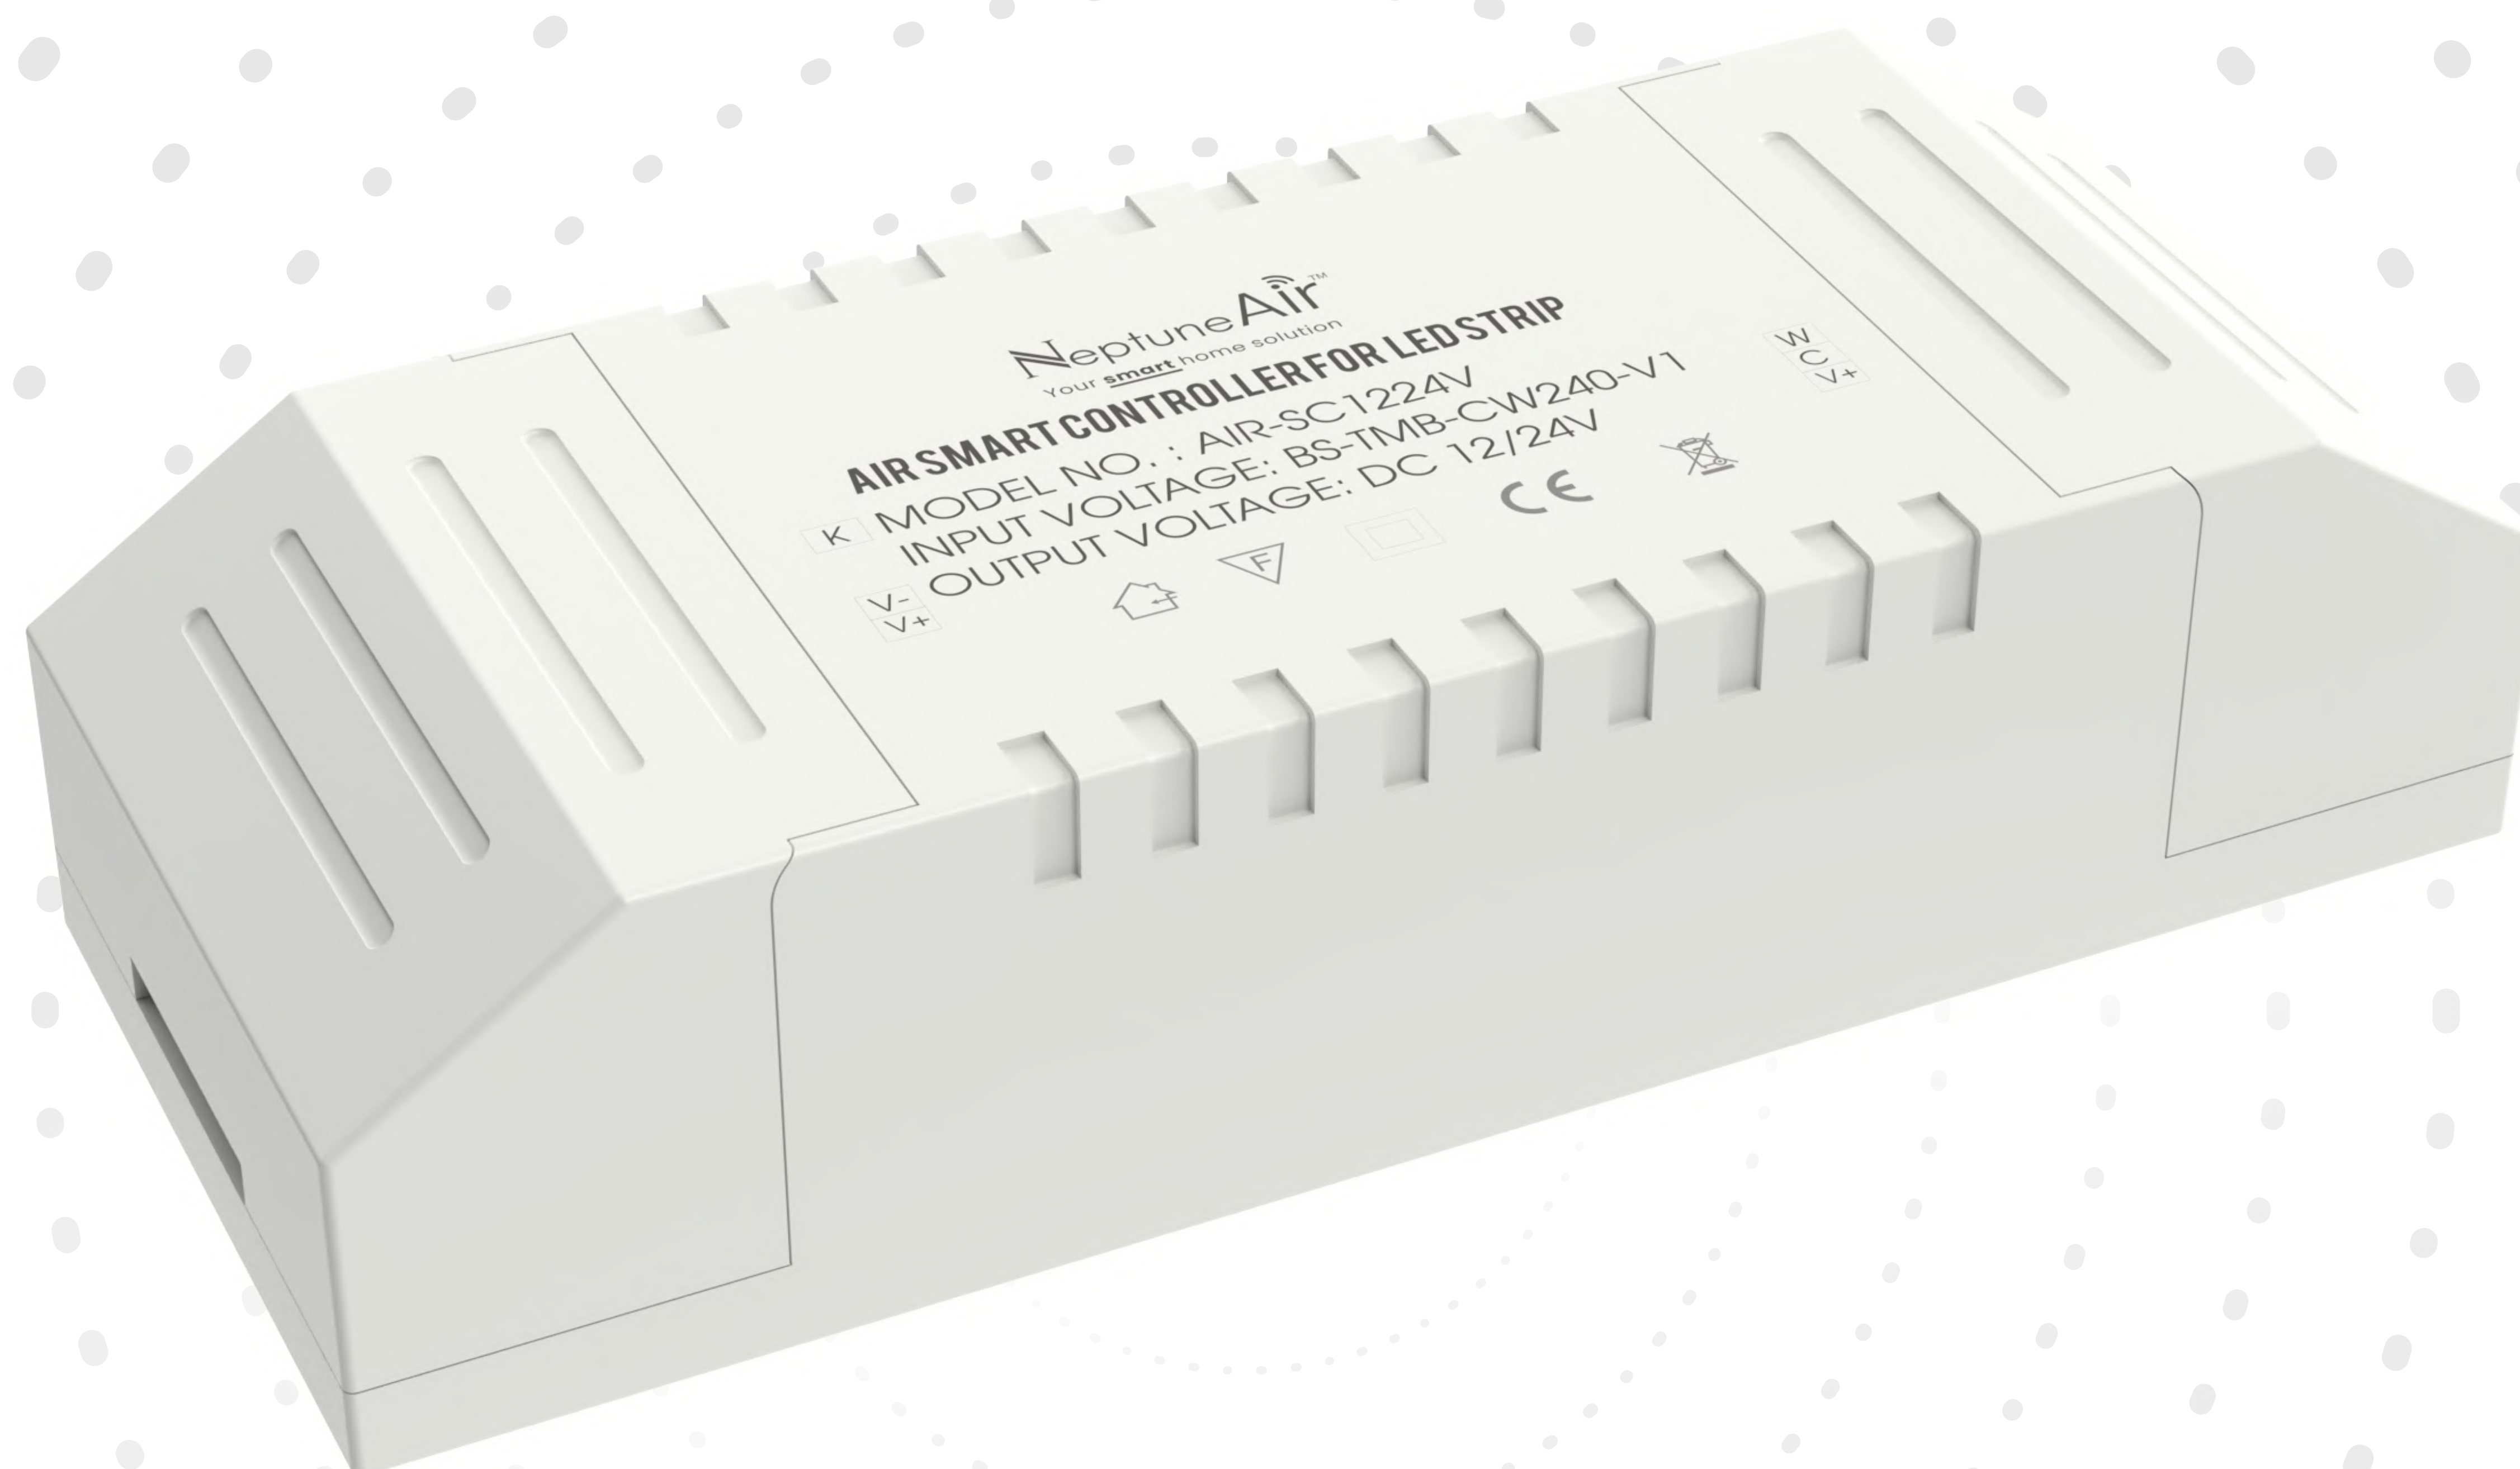

NeptuneAir™

Your **smart** home solution

Scan Download
Neptune Air APP

AIR-MT04

POWER	DIMENSION	BEAMANGLE	BODY COLOR	CCT
6W	L113*W24*H108	24°	BK	TW&D
12W	L221*W24*H125	24°	BK	TW&D

Powered by
Neptune **LIGHTS**

NeptuneAir™
Your smart home solution

Scan Download
Neptune Air APP

AIR SMART CONTROLLER FOR LED STRIP

MODEL NO

OUTPUT VOLTAGE

POWER

AIR SC1224V

DC 12/24V